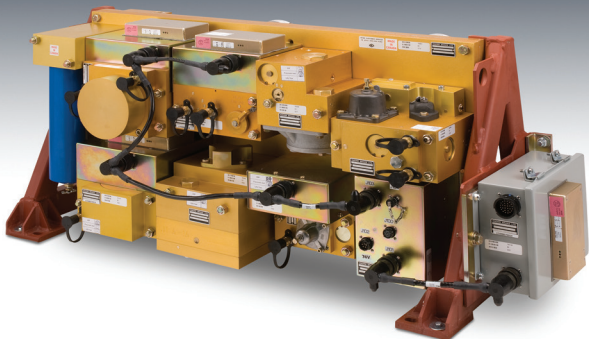

CCB-26

Affordable upgrade

- For 6L, 26NL and 26L air brake controls
- Most reliable air brake system in the industry
- Longer COT&S period reduces required overhauls by half.
- Line replaceable units (LRUs) cut change outs to 20 minutes.
- Expandable platform interfaces with RCL systems.
- Reduces overall life cycle costs by at least 38 percent